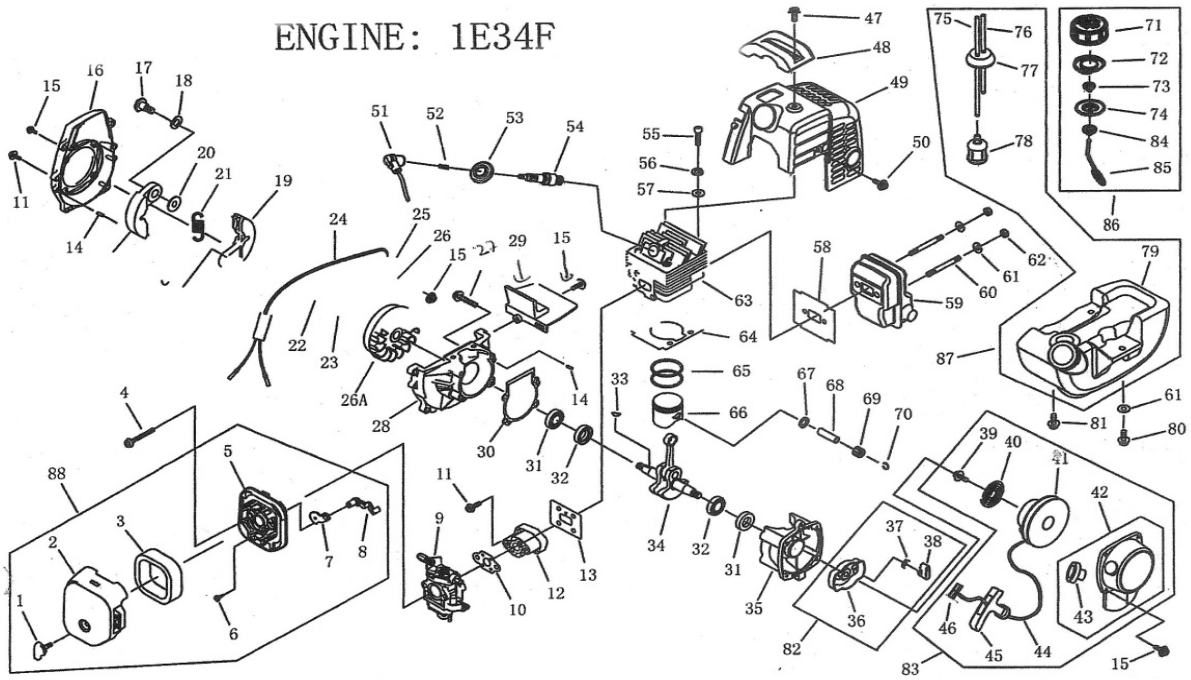

ENGINE: 1E34F

Part No	Ref No	Part Name
1	2320003854	Handle bar sheath/Grip
2	2320018231	Handle Bar Tube
3	2320007926	Flex Accelerator
4	2320018230	Fix Plate-Switch On/Off
5	2320019063	Switch On/Off
7		
6	2310000486	Screw M5x30-Star
8	2320018229	Throttle Cable
9	2320019062	Protection Seat/Outer Cable
9-01		Inner Cable
10	19001055	Clutch Comp Assy
11	2320011326	Active Bolt(Flexible Softpin)
12	2320019061	Linker/Left Cover
13	2310001042	Stop Ring 15-Outer
14		Bearing 6202 2RZ
15	2310000196	Stop Ring 35-Inner
16	2320019109	Clutch Drum
17		Screw M6x20-Hex
19		Flexible Shaft Seating
20	2320019736	Cover/Bush Shaft Seating
21		Bearing 6002 2RZ
22		Bush-Gear & Gear Shaft
23		Gear and Gear Shaft Drive
24	2320017832	Washer/Gasket-Side Plate
25	2320017831	Side Plate
27	2310000927	Cup/Grease Nipple
28	2320017839	Gear-Shaft
29	10200603	Cover/Bush Gear Axis
30	2320017875	Gear Axis