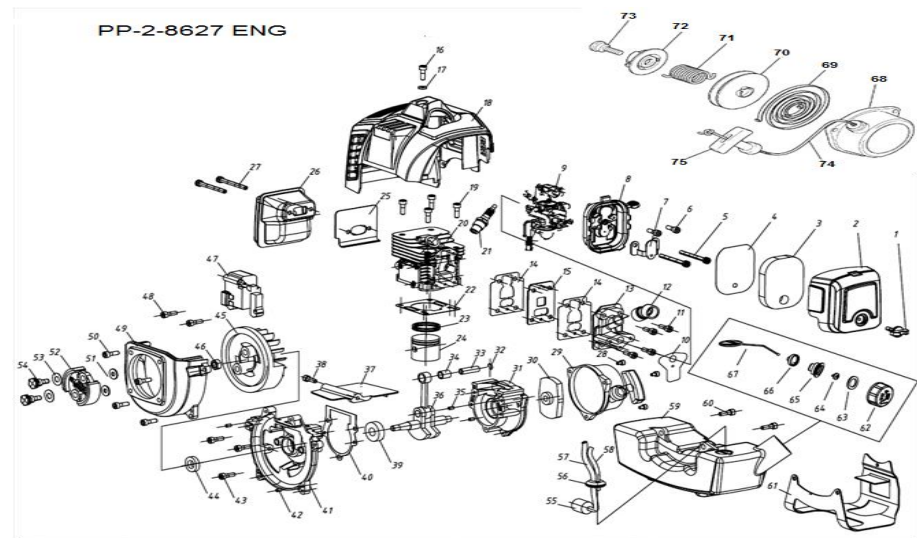

E-27	GB70.1+GB93+GB97	Screw M5x65 (Allen)	2
E-28	GB70.1+GB93+GB97	Screw M4x20 (Allen)	3
E-29	1E36F.1A	Starter Assy	1
E-30	1E36F.1.2A	Start Reel	1
E-31	1E34F-3E.11-1	Crank Case (small)	1
E-32	1E31F.4-3	Piston Pin Circlip	2
E-33	1E31F.4-2	Piston Pin	1
E-34	1E31F.4.1	Neddle Bearing (Piston Pin)	1
E-35	GB/T119.2	Pin 4 H8x10 Crankcase)	2
E-36	1E34F-3E.7.1	Crank Shaft Assy	1
E-37	1E34F-3E-6	Clap Board	1
E-38	GB 70.1+GB93+GB97	Screw M5x12 (Allen)	1
E-39	GB/T 276	Ball Bearing 6001/P6	2
E-40	1E34F-3E.11-3	Gasket Crank Case	1
E-41	1E34F-3E.11-2	Crank Case (Big)	1
E-42	GB/T119.2	Pin 4 H8x10 (Fan Copver)	2
E-43	GB/T9074.4	Screw M4x20 (Allen)	3
E-44	1E36F-3E.11	Oil Seal (Crank Shaft)	2
E-45	HA28.2.1.2	Fly Wheel	1
E-46	GB/T6170	Nut M8 (Flanged)	1
E-47	HA28.2.1.1	Ignition Coil	1
E-48	GB 70.1+GB93+GB97	Screw M5x20 (Allen)	2
E-49	1E34F-3E-4	Fan cover	1
E-50	GB 70.1+GB93+GB97	Screw M5x18 (Allen)	4
E-51	1E34F-11	Washer-B	2
E-52	1E34F.10	Clutch shoe assy	1
E-53	1E34F-13	Washer -A	2
E-54	1E34F-12	Clutch bolt	2
E-55	P40.12.2-3A	Petrol filter	1
E-56	EB-415.4.2-2	Fuel pipe grommet	1
E-57	CG420.1.3.2-2	Fuel Pipe (Big)	1
E-58	EB415.4.2-4	Fuel Pipe (Small)	1
E-59	1E34F-3E.10-1	Fuel Tank	1