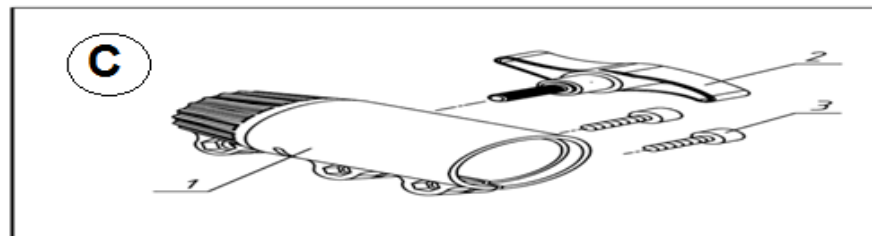

P.No.			QTY.
B-C	QJB270. 1. 2	Connecting Sleeve Ass'y	
BC-01	QJB270. 1. 2. 2	N/A	1
BC-02	QJB270. 1. 2. 1	Handle(Connecting Sleeve)	1
BC-03	GB/70. 1	Screw M5X20 (Allen)	2